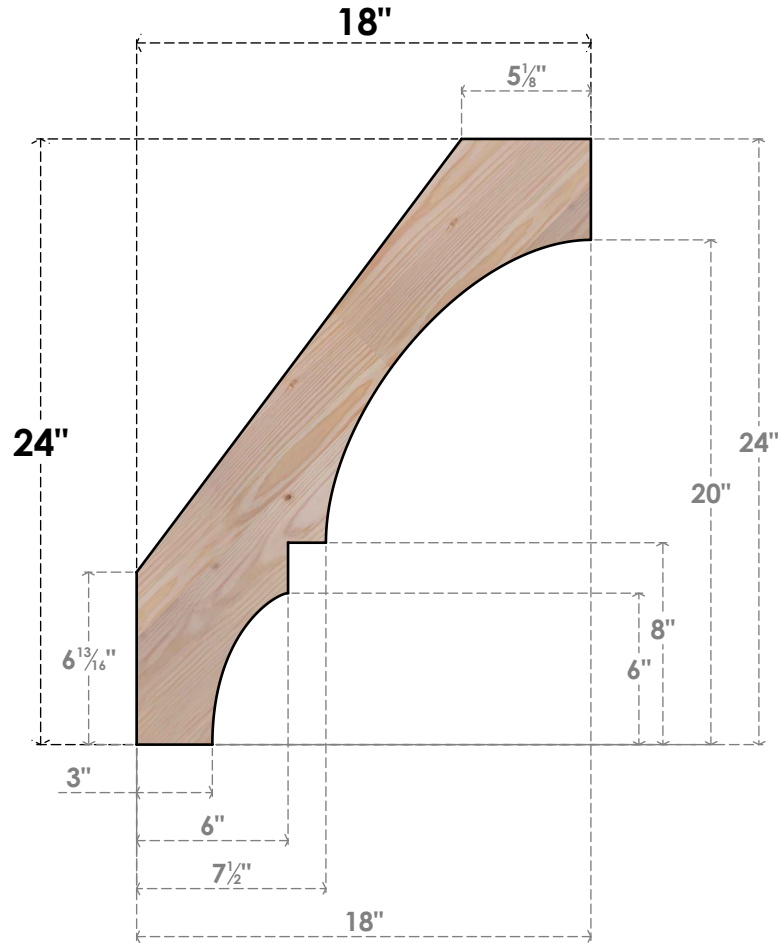

BRC06X18X24BOA00SDF

5 1/2"W X 18"D X 24"H BALBOA SMOOTH BRACE, DOUGLAS FIR

SIDE

FRONT

EKENA MILLWORK
 2300 WEST MAIN ST.
 CLARKSVILLE, TX 75426
 TOLL FREE: 866-607-0453
 WWW.EKENAMILLWORK.COM

NOTES

1. INSTALLATION TO BE COMPLETED IN ACCORDANCE WITH MANUFACTURER'S SPECIFICATIONS.
2. DRAWING MAY NOT BE TO SCALE
3. THIS DRAWING IS INTENDED FOR DESIGN AND PLANNING PURPOSES ONLY.
4. ALL INFORMATION CONTAINED HEREIN WAS CURRENT AT THE TIME OF DEVELOPMENT BUT MUST BE REVIEWED AND APPROVED BY THE PRODUCT MANUFACTURER TO BE CONSIDERED ACCURATE.
5. PRODUCTS ARE NOT KILN DRIED. THIS ITEM IS UNIQUE AND WILL CONTAIN THE NATURAL VARIATIONS THAT THE WOOD SPECIES OFFERS. THIS MAY RESULT IN VARIATIONS UP TO 1/4"